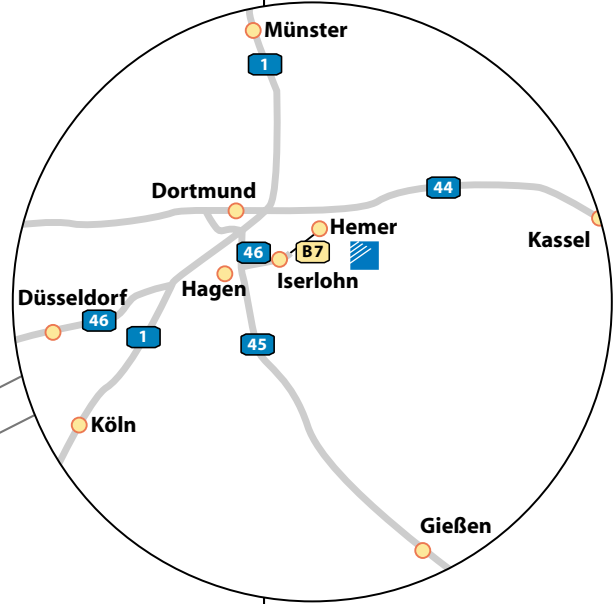

Towards Sümme

Landhausener Str.

Mendener Straße

Towards Menden

Towards

B 7

Directions

- 1 Take the A46 road from Hagen until it meets the B7 road, then turn left towards Hemer
- 2 At the big junction turn right at the lights towards the centre (Zentrum) along the road named "Im Ohl"
- 3 Keep in right hand lane and take right fork into Hauptstraße
- 4 After 200 m. car park on left

Towards Hagen

A 46

Towards Iserlohn

B 7

Märkische Straße

Im Ohl

Hauptstraße

Kantstraße

Bahnhofstraße

HALTEC

Breddestraße

HALTEC
Hallensysteme GmbH

Hauptstraße 287
D - 58675 Hemer

Fon +49 (0 23 72) 94 97 34
Fax +49 (0 23 72) 94 97 39